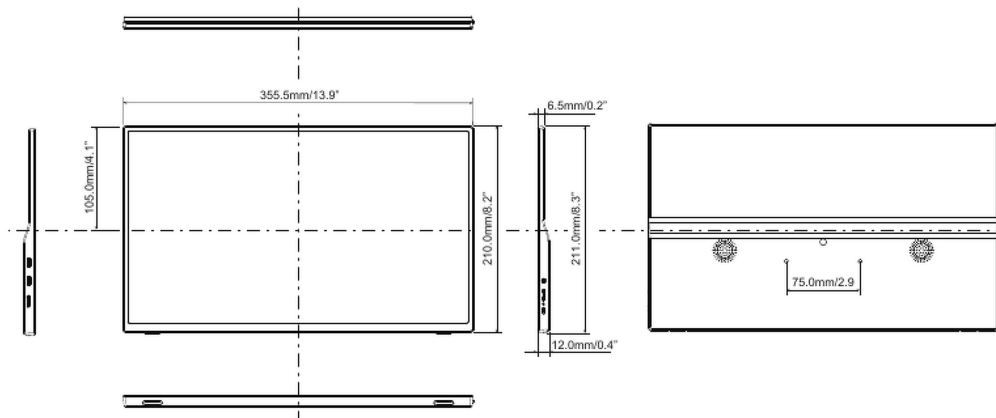

## 08 DIMENSIONS / WEIGHT

**Product dimensions** 355.5 x 211 x 12mm  
W x H x D

**Weight (without box)** 0.7kg

**EAN code** 4948570126309

All trademarks and registered trademarks acknowledged. E & O E. Specification subject to change without notice. All LCD's comply with ISO-9241-307:2008 in connection with pixel defects. © IYAMA CORPORATION. ALL RIGHTS RESERVED