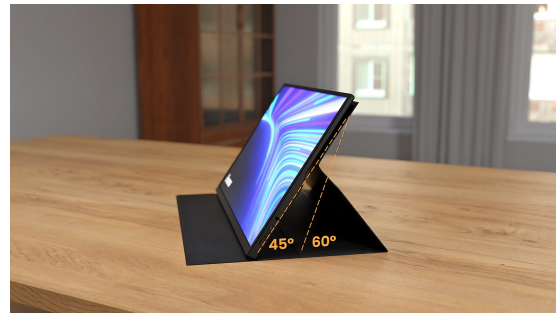

## 15.6" portable Full HD IPS monitor with USB-C, built-in speakers & leather cover

Work anywhere with the iiyama ProLite P1670HSC-B1, a 15.6" portable Full HD IPS monitor weighing just 0.7 kg. Slim and light, it's ideal for travel, remote work, or hot-desking.

Quick to set up, it offers two viewing angles (45° or 60°) and a leather cover that protects the screen and doubles as a stand. Built-in speakers deliver clear audio for calls and media, removing the need for extra devices.

### Travel light and stay productive anywhere

Take this 0.7 kg portable monitor with you and create a 15.6" Full HD dual-screen setup perfect for boosting productivity on the go.