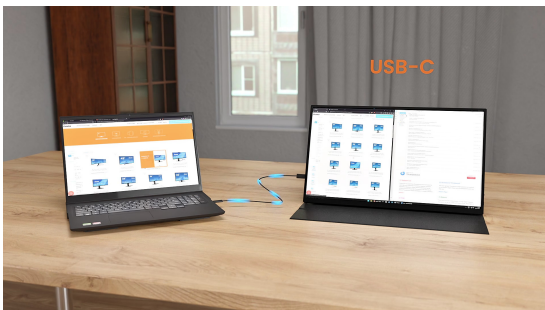

Connect with ease, work in comfort

With USB-C delivering up to 15W, your laptop stays charged while you work, using just a single, clutter-free connection. The reversible design means you never have to fumble or check which way to plug it in. It's a simple, reliable solution that keeps your focus on what matters most.