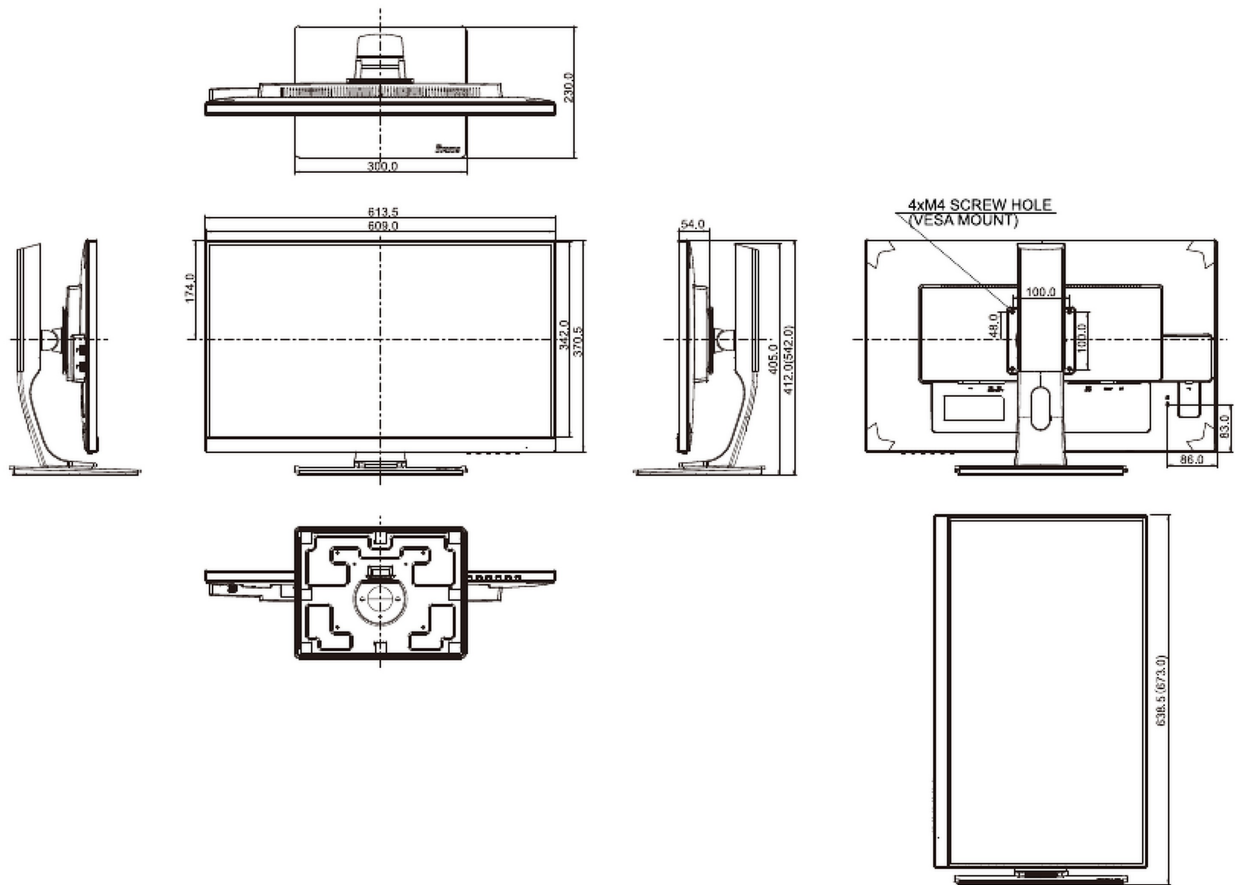

All trademarks and registered trademarks acknowledged. E & O E. Specification subject to change without notice. All LCD's comply with ISO-9241-307:2008 in connection with pixel defects.

© IIYAMA CORPORATION. ALL RIGHTS RESERVED