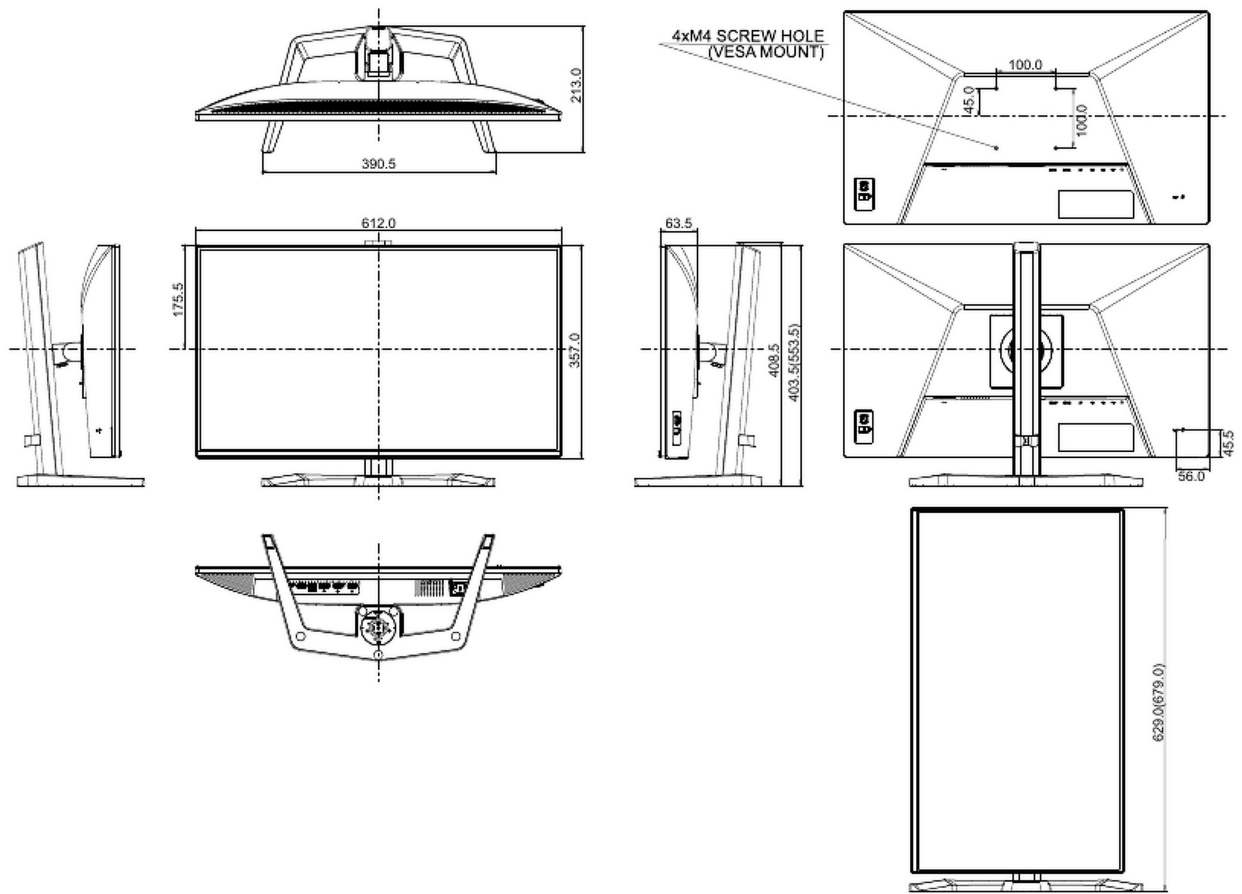

All trademarks and registered trademarks acknowledged. E & O E. Specification subject to change without notice. All LCD's comply with ISO-9241-307:2008 in connection with pixel defects.

© IIYAMA CORPORATION. ALL RIGHTS RESERVED