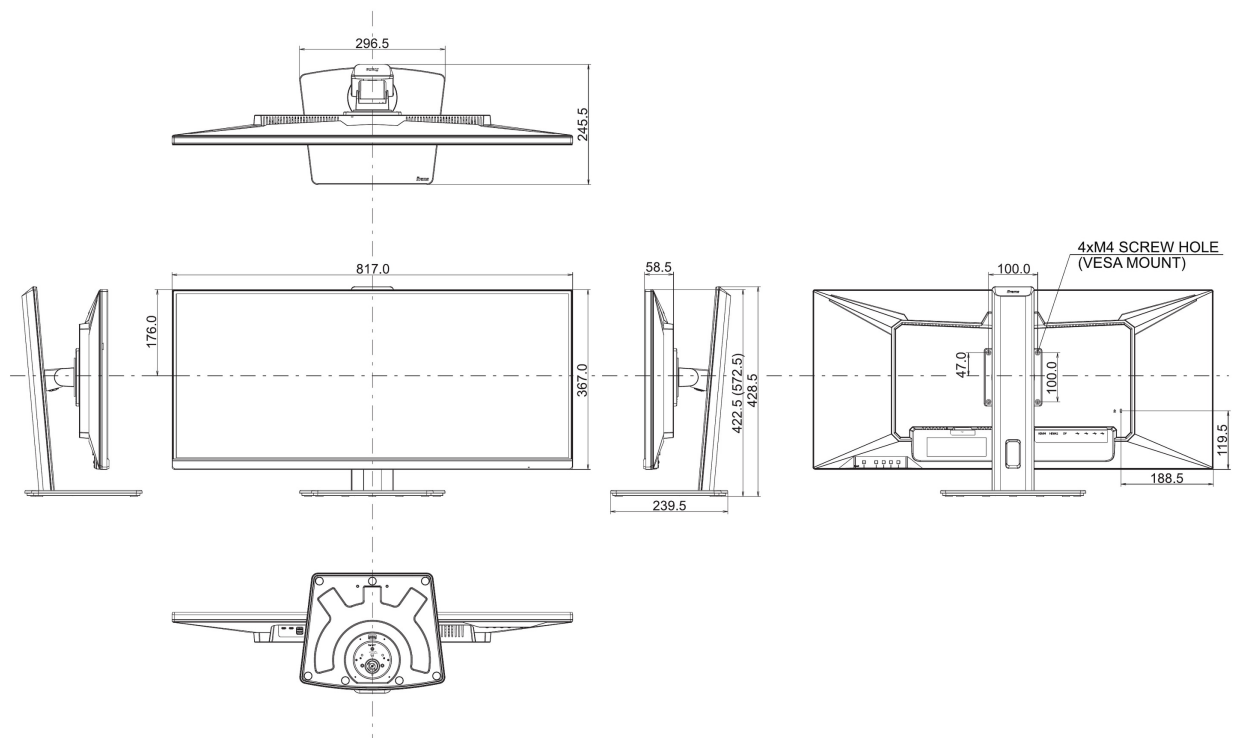

UWQHD (Ultra Wide QHD) resolution offers an ultra wide (21:9) viewable area.

01 DISPLAY CHARACTERISTICS

Diagonal	34", 86.7cm
Panel	IPS panel technology LED
Native resolution	3440 x 1440 @120Hz (4.9 megapixel UWQHD)
Aspect ratio	21:9
Panel brightness	400 cd/m ²
Static contrast	1000:1
Advanced contrast	80M:1
Response time (MPRT)	1ms
Viewing zone	horizontal/vertical: 178°/178°, right/left: 89°/89°, up/down: 89°/89°
Colour support	16.7mIn 8bit (sRGB: 100%, NTSC: 74%)
Horizontal Sync	30 - 185kHz
Viewable area W x H	799.8 x 334.8mm, 31.5 x 13.2"
Pixel pitch	0.233mm
Colour	matte, black

04 MECHANICAL

Display position adjustments	height, swivel, tilt
Height adjustment	150mm
Swivel stand	90°; 45° left; 45° right
Tilt angle	23° up; 5° down
VESA mounting	100 x 100mm
Cable management system	yes

07 SUSTAINABILITY

Regulations	CE, TÜV-GS, VCCI-B, PSE, RoHS support, ErP, WEEE, REACH, UKCA
Energy efficiency class (Regulation (EU) 2017/1369)	F
REACH SVHC	above 0.1%: Lead

08 DIMENSIONS / WEIGHT

Product dimensions W x H x D	817 x 428.5 (572.5) x 245.5mm
Box dimensions W x H x D	900 x 188 x 456mm
Weight (without box)	9.6kg
Weight (with box)	11.9kg
EAN code	4948570125609