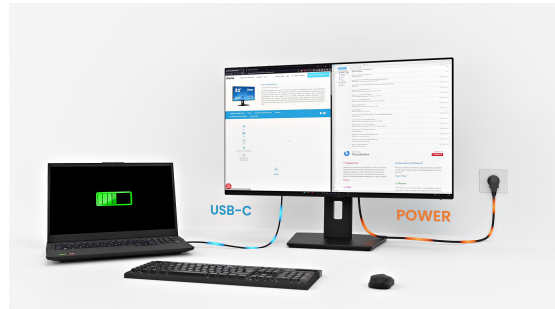

INFORMATION**27" QHD IPS monitor with USB-C (65W) and ergonomic stand**

Spacious, efficient, and built for modern work, the 27" ProLite XB2796QSC-B1 helps professionals stay productive in hybrid and office environments.

Its QHD resolution (2560x1440) offers 77% more screen space than Full HD, allowing you to view more data, compare documents side by side and multitask with ease. Slim bezels on all sides make it ideal for multi-monitor setups, while the ergonomic stand with height, tilt, swivel and pivot adjustments supports a healthy, comfortable posture throughout the day. The IPS panel delivers accurate colours and wide viewing angles, perfect for business use, video meetings and content previews.

From data analysis to meetings, the XB2796QSC-B1 brings clarity, comfort and smart connectivity to your daily workflow.

Expand your view with QHD

QHD 2560x1440 resolution offers up to 77% more screen space than Full HD, giving you plenty of room to multitask efficiently, view more content at once, and work with greater precision, without constantly switching between windows.

Connect multiple ultra-slim bezel monitors to create a panoramic workspace, keep your apps in view, streamline multitasking, and boost productivity.

Connect with ease, work in comfort

With USB-C delivering up to 65W, your laptop stays charged while you work, using just a single, clutter-free connection. The reversible design means you never have to fumble or check which way to plug it in. It's a simple, reliable solution that keeps your focus on what matters most.