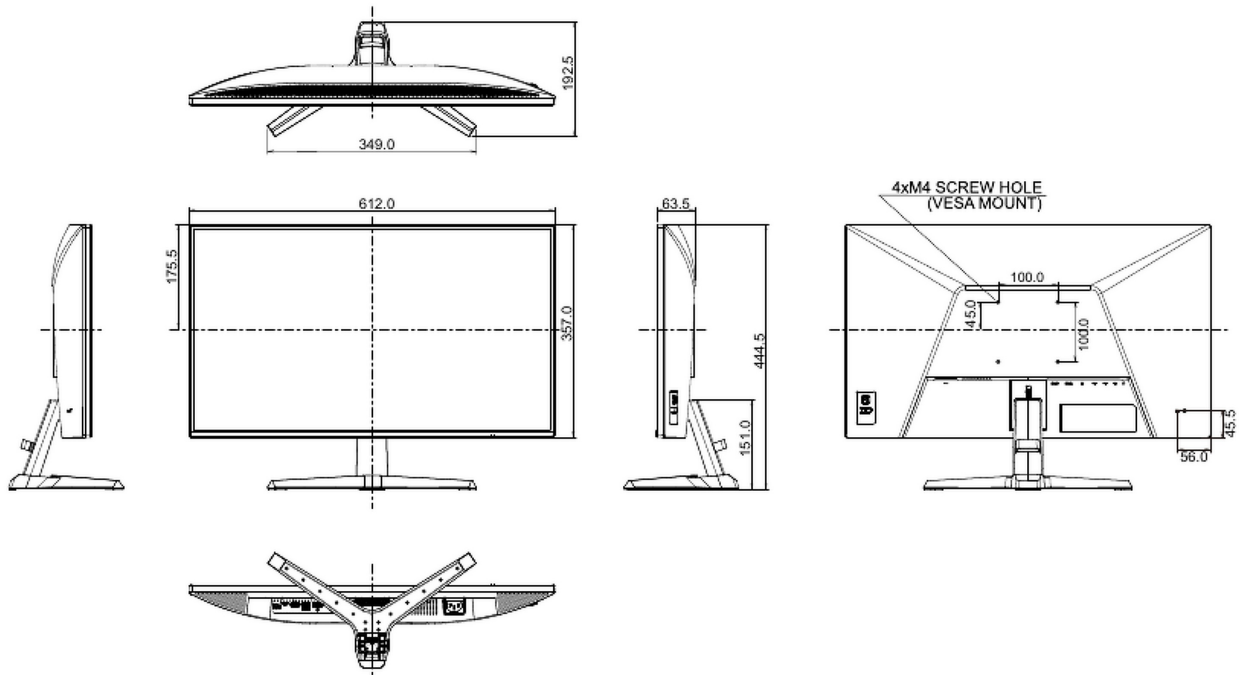

## 04 MECHANICAL

Display position adjustments	tilt
Tilt angle	21.5° up; 3.5° down
VESA mounting	100 x 100mm
Cable management system	yes

## 05 ACCESSORIES INCLUDED

**Cables** power (1.8m), USB (1.8m), HDMI (1.8m), DP (1.8m)

## 08 DIMENSIONS / WEIGHT

<b>Product dimensions W x H x D</b>	612 x 444.5 x 192.5mm
<b>Box dimensions W x H x D</b>	690 x 126 x 465mm
<b>Weight (without box)</b>	4.2kg
<b>Weight (without stand)</b>	3.8kg
<b>Weight (with box)</b>	6.6kg
<b>EAN code</b>	4948570126453