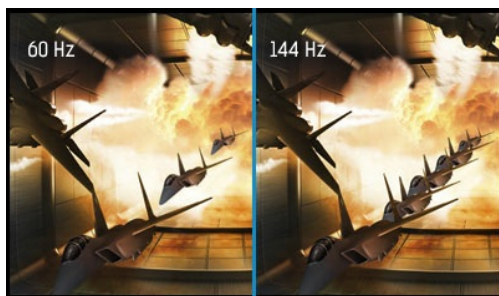

Get ahead with the 27" GB2741QSU Black Hawk monitor with IPS Panel Technology, 1ms MPRT and height adjustable stand

Experience outstanding gaming performance with the 27" GB2741QSU featuring sharp QHD resolution. Powered by IPS panel technology, a 144Hz refresh rate, and a lightning-fast 1ms MPRT response time, it delivers smooth, vibrant, and responsive gameplay. NVIDIA G-SYNC Technology eliminates screen tearing for fluid action, while the Black Tuner function enhances visibility in dark scenes. The 150mm height-adjustable stand lets you fine-tune your setup for maximum comfort and control.

Available also with fixed stand : [G-Master G2741HSU-B1 \(1920x1080\)](#) and [G-Master G2741QSU-B1 \(2560x1440\)](#)

144Hz

Rapid refresh rate and frame rate guarantee smooth, blur free and judder free graphics, with lower latency and lag improving response times for fast paced games. Especially suited to the fast pace games like FPS, racers, MOBA and sports where the 144Hz refresh rate delivers the crisp and sharp images needed to raise your game.

1ms

Fast response time is key to ultra-smooth gaming. It reduces ghosting and blurring providing the user with an improved graphic performance.

01 DISPLAY CHARACTERISTICS

Diagonal	27", 68.6cm
Panel	IPS, matte finish
Native resolution	2560 x 1440 @144Hz
Aspect ratio	16:9
Panel brightness	350 cd/m ²
Static contrast	1500:1
Advanced contrast	80M:1
Response time (MPRT)	1ms
Viewing zone	horizontal/vertical: 178°/178°, right/left: 89°/89°, up/down: 89°/89°
Colour support	16.7mln
Horizontal Sync	30 - 212kHz
Viewable area W x H	596.7 x 335.6mm, 23.5 x 13.2"
Pixel pitch	0.233mm
Colour	matte, black