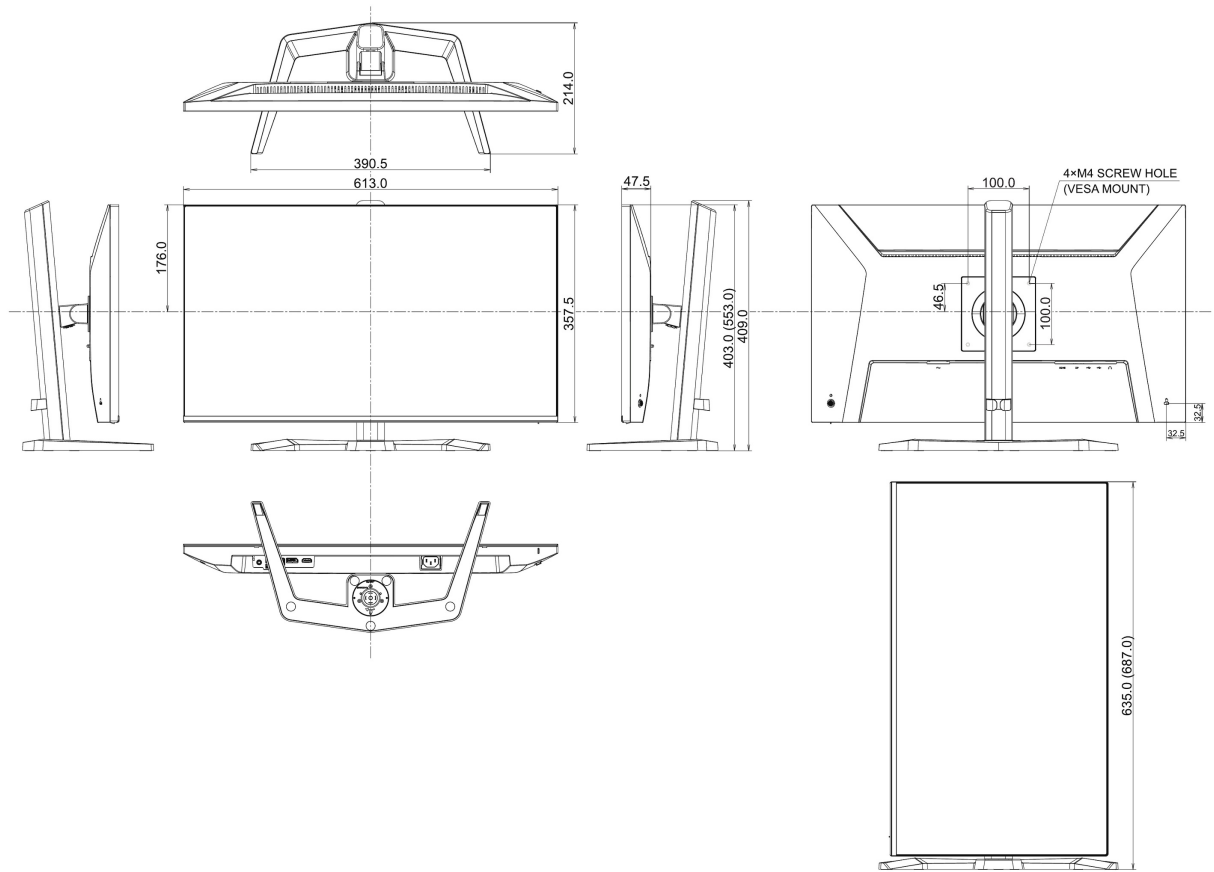

04 MECHANICAL

Display position adjustments	height, pivot (rotation), swivel, tilt
Height adjustment	150mm
Rotation (PIVOT function)	90°
Swivel stand	90°; 45° left; 45° right
Tilt angle	23° up; 5° down

VESA mounting	100 x 100mm
Cable management system	yes

05 ACCESSORIES INCLUDED

Cables	power (1.5m), USB (1.5m), HDMI (1.5m)
Other	quick start guide, safety guide

06 POWER MANAGEMENT

Power supply unit	internal
Power supply	AC 100 - 240V, 50/60Hz
Power usage	17W typical, 0.5W stand by, 0.3W off mode

Product dimensions W x H x D	613 x 403 (553) x 390.5mm
Box dimensions W x H x D	691 x 442 x 142mm
Weight (without box)	5.4kg
Weight (with box)	7.0kg
EAN code	4948570127450

All trademarks and registered trademarks acknowledged. E & O E. Specification subject to change without notice. All LCD's comply with ISO-9241-307:2008 in connection with pixel defects.