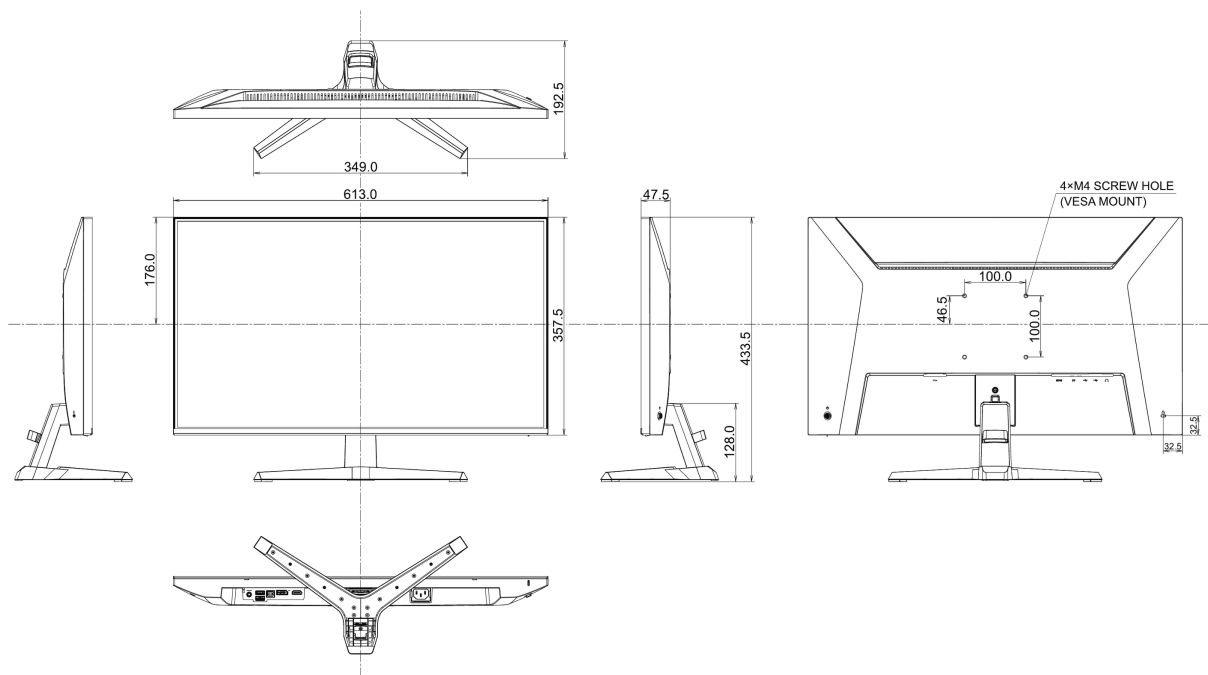

## 04 MECHANICAL

Display position adjustments	tilt
Tilt angle	22° up; 4° down
VESA mounting	100 x 100mm
Cable management system	yes

## 08 DIMENSIONS / WEIGHT

Product dimensions W x H x D	613 x 433.5 x 349mm
Box dimensions W x H x D	688 x 442 x 126mm
Weight (without box)	4kg
Weight (with box)	5.4kg
EAN code	4948570126873

*All trademarks and registered trademarks acknowledged. E & O E. Specification subject to change without notice. All LCD's comply with ISO-9241-307:2008 in connection with pixel defects.*